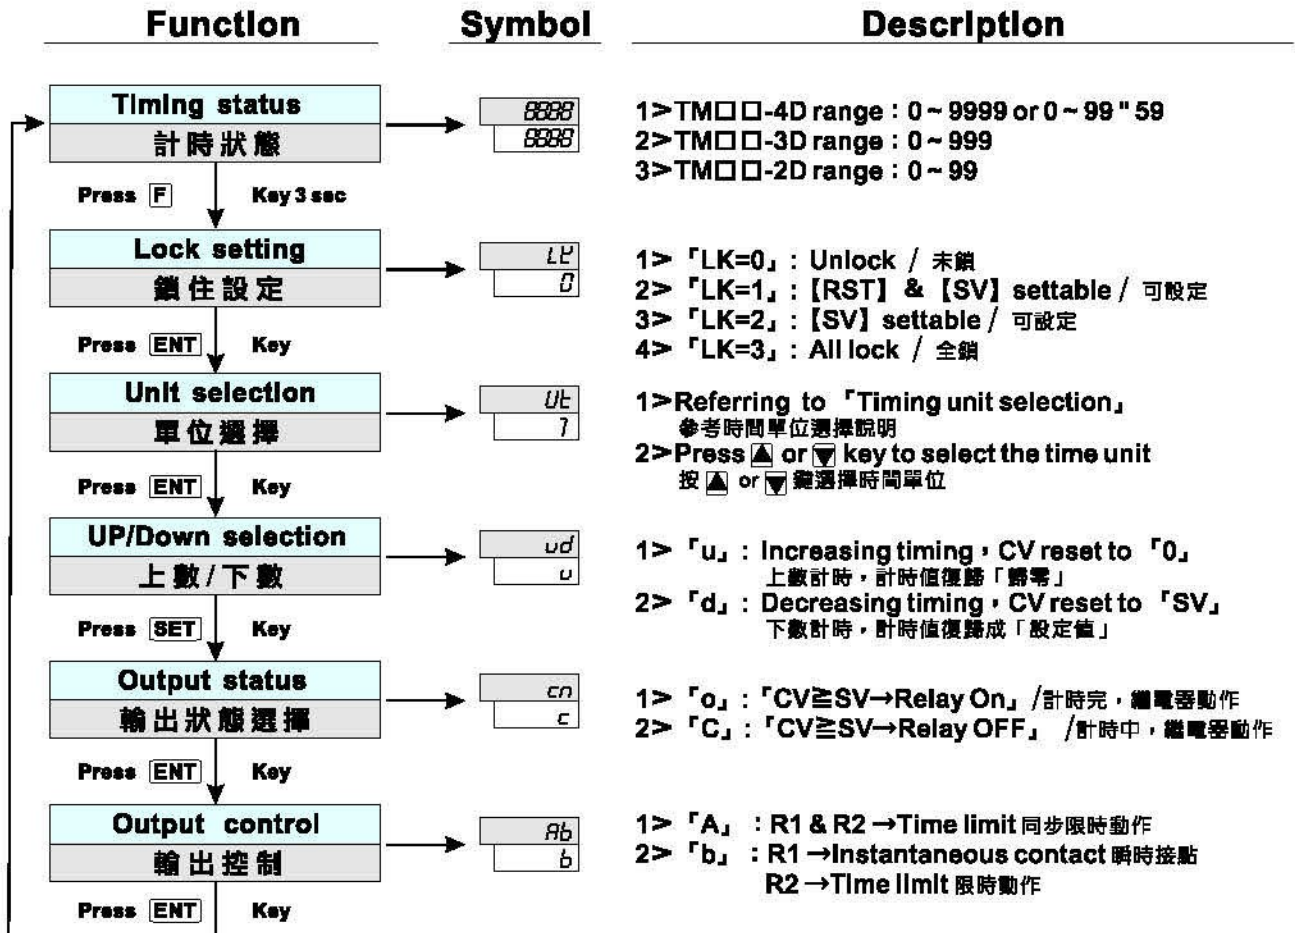

- ※Multi-timing range
多種計時單位
- ※Timing method selectable
計時模式可選擇
- ※Output status changeable
輸出狀態可選擇
- ※Control output changeable
輸出控制模式可選擇

■ General data / 共同規格

Item	項目	Specification 規格
Power supply	工作電壓	24VDC/AC or 90 ~ 265VAC 50/60Hz
Current consumption	耗電流	5VA max.
Control output	控制輸出	Two time limit or time limit & instantaneous contact selectable
Output method	輸出方式	Two relay 5A/250VAC
Control method	控制方式	Power on delay
Output status	輸出狀態	Timing NO or NC selectable
Timing method	計時方式	Increasing or decreasing timing selectable
Repetivity	重複性	0.1% of F.S.
Setting accuracy	設定精度	0.05% of F.S.
Reset time	復歸時間	0.1sec max.
Reset method	復歸方式	Power off reset
Insulation strength	絕緣強度	100MΩ / 500VDC
Dielectric strength	耐壓強度	2.5kV / 1min.
Circumstance	工作環境	- 20°C ~ +60°C , 35 ~ 85%RH
Life of relay	繼電器壽命	20x10 ⁶ times

■ Connection diagram & Timing chart 接線圖及時序圖

Function selecting / 功能選擇

Timing unit selecting / 時間單位選擇

TM48-4D / TM50-4D / TM60-4D									
Time unit	SV Display	LED ON or OFF			Time unit	SV Display	LED ON or OFF		
		Sec	MIn	Hr			Sec	MIn	Hr
0.001 second	0.001	ON	X	X	1 minute	1	X	ON	X
0.01 second	0.01	ON	X	X	0.1 hour	0.1	X	X	ON
0.1 second	0.1	ON	X	X	1 hour	1	X	X	ON
1 second	1	ON	X	X	99m59s	00.01	ON	ON	X
0.1 minute	0.1	X	ON	X	99h59m	00.01	X	ON	ON

動作延遲型 數字式計時器

TM
series

Outline 外形	50x60		
Model 型號	TM50-2D	TM50-3D	TM50-4D
Figure 外觀			
Range 範圍	0 ~ 99	0 ~ 999	0 ~ 9999
Unit 單位	0.1s/1s/0.1m/1m 0.1h/1h selectable	0.01s/0.1s/1s 0.1m/1m/0.1h/1h selectable	0.001s/0.01s/0.1s 1s/0.1m/1m/0.1h/1h 99m59s/99h59m selectable

Outline 外形	DIn 48x48	60x50	
Model 型號	TM48-4D	TM60-3D	TM60-4D
Figure 外觀			
Range 範圍	0 ~ 9999	0 ~ 999	0 ~ 9999
Unit 單位	0.001s/0.01s/0.1s 1s/0.1m/1m/0.1h/1h 99m59s/99h59m Selectable	0.01s/0.1s/1s 0.1m/1m/0.1h/1h selectable	0.001s/0.01s/0.1s 1s/0.1m/1m/0.1h/1h 99m59s/99h59m selectable