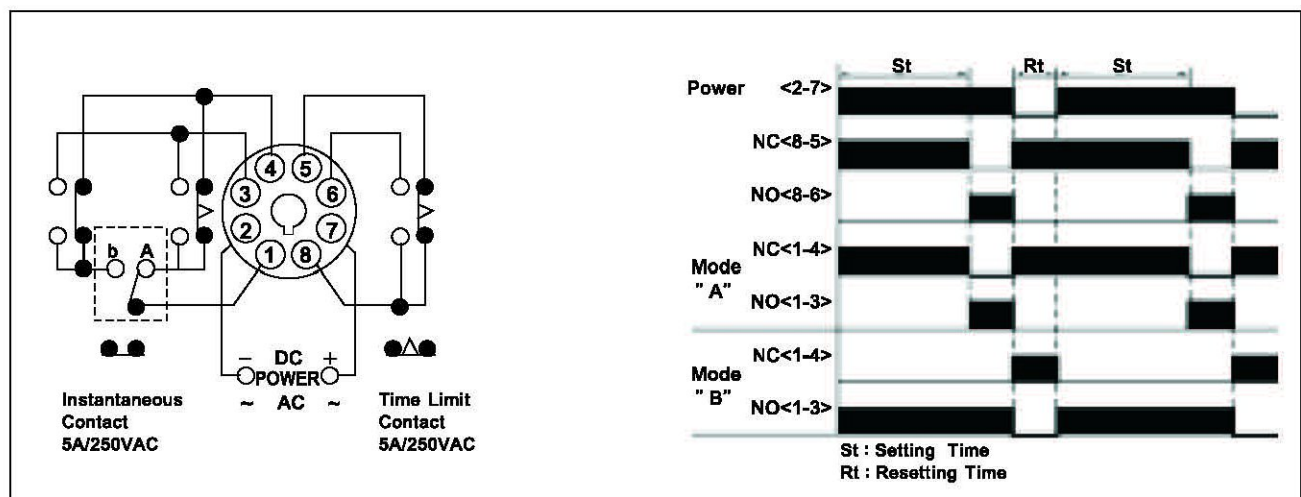

- ※Multi-timing range
多種計時單位
- ※Timing method selectable
計時模式可選擇
- ※Output status changeable
輸出狀態可選擇
- ※Control output changeable
輸出控制模式可選擇

■ General data / 共同規格

Item	項目	Specification 規格
Power supply	工作電壓	24VDC/AC or 90 ~ 265VAC 50/60Hz
Current consumption	耗電流	5VA max.
Control output	控制輸出	Two time limit or time limit & instantaneous contact selectable
Output method	輸出方式	Two relay 5A/250VAC
Control method	控制方式	Power on delay
Output status	輸出狀態	Timing NO or NC selectable
Timing method	計時方式	Increasing or decreasing timing selectable
Repetivity	重複性	0.1% of F.S.
Setting accuracy	設定精度	0.05% of F.S.
Reset time	復歸時間	0.1sec max.
Reset method	復歸方式	Power off reset
Insulation strength	絕緣強度	100MΩ / 500VDC
Dielectric strength	耐壓強度	2.5kV / 1min.
Circumstance	工作環境	- 20°C ~ +60°C , 35 ~ 85%RH
Life of relay	繼電器壽命	20x10 ⁶ times

■ Connection diagram & Timing chart 接線圖及時序圖

Function selecting / 功能選擇

Timing unit selecting / 時間單位選擇

TM48-4D / TM50-4D / TM60-4D									
Time unit	SV Display	LED ON or OFF			Time unit	SV Display	LED ON or OFF		
		Sec	MIn	Hr			Sec	MIn	Hr
0.001 second	0.001	ON	X	X	1 minute	1	X	ON	X
0.01 second	0.01	ON	X	X	0.1 hour	0.1	X	X	ON
0.1 second	0.1	ON	X	X	1 hour	1	X	X	ON
1 second	1	ON	X	X	99m59s	00.01	ON	ON	X
0.1 minute	0.1	X	ON	X	99h59m	00.01	X	ON	ON

動作延遲型 數字式計時器

TM
series

Outline 外形	50x60		
Model 型號	TM50-2D	TM50-3D	TM50-4D
Figure 外觀			
Range 範圍	0 ~ 99	0 ~ 999	0 ~ 9999
Unit 單位	0.1s/1s/0.1m/1m 0.1h/1h selectable	0.01s/0.1s/1s 0.1m/1m/0.1h/1h selectable	0.001s/0.01s/0.1s 1s/0.1m/1m/0.1h/1h 99m59s/99h59m selectable

Outline 外形	DIn 48x48	60x50	
Model 型號	TM48-4D	TM60-3D	TM60-4D
Figure 外觀			
Range 範圍	0 ~ 9999	0 ~ 999	0 ~ 9999
Unit 單位	0.001s/0.01s/0.1s 1s/0.1m/1m/0.1h/1h 99m59s/99h59m Selectable	0.01s/0.1s/1s 0.1m/1m/0.1h/1h selectable	0.001s/0.01s/0.1s 1s/0.1m/1m/0.1h/1h 99m59s/99h59m selectable