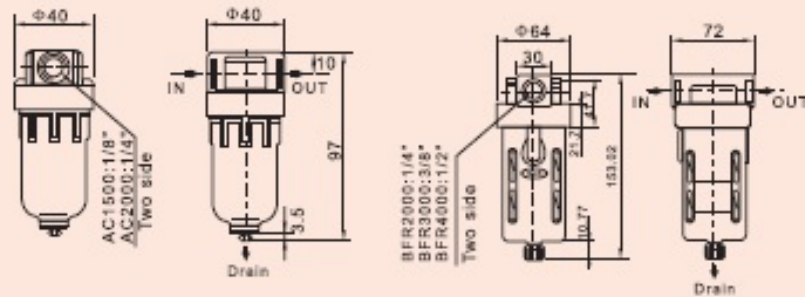

A/B series air filter

Symbol:

AF2000

BF2000

订货型号

AF

Series code
AF: A series filter
BF: B series filter

2000

Port size
1500:1/8"
2000:1/4"
3000:3/8"
4000:1/2"

D

Drain model
Nil:Differential pressure drain
M:manual drain
A:Automatic drain

Outline dimensions

Technical specifications

Model	AF1500 AF1500A AF1500M	AF2000 AF2000A AF2000M	BF2000 BF2000A BF2000M	BF3000 BF3000A BF3000M	BF4000 BF4000A BF4000M
Port size	1/8"	1/4"	1/4"	3/8"	1/2"
Working medium	Air				
Guaranteed withstand pressure	15.0kgf/cm ²				
Ambient temperature	5-60°C				
Filtration accuracy	40 μM				
Water filtration bowl capacity	15CC		60CC		
Weight (kg)	0.14		0.33		
Material of main parts	Body	Aluminum alloy			
	Bowl	PC			
	Bowl guard	AF1500-AC2000: without BF2000-BC4000: with (plastic)			