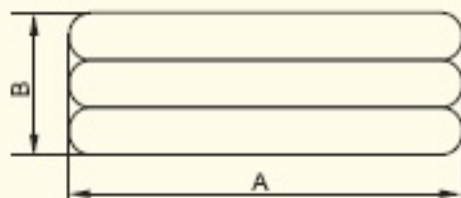

CV series one-way valve

Symbol :

CV-02

Outline dimensions

Model	A	B
CV-01	42	16
CV-02	50	19.6
CV-03	50	24
CV-04	63	31

Reference models

CV	-	01
Series code		Port size
		01: 1/8 "
		02: 1/4 "
		03: 3/8 "
		04: 1/2 "

Technical specifications

Model	CV-01	CV-02	CV-03	CV-04
Working medium	Air			
Diameter of assembled pipe	1/8 "	1/4 "	3/8 "	1/2 "
Operating pressure	0~10kgf/cm ²			
Working temperature	0~70°C			
Weight (kg)				
Material of main parts	Body	Brass		
	Seal ring	NBR		