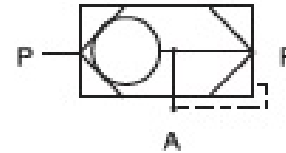

QE series air quick exhausting valve

Symbol :

QE-04

Reference models

QE	02
Series code	Port size
	01:1/8"
	02:1/4"
	03:3/8"
	04:1/2"

Outline dimensions

Technical specifications

Model	QE-01	QE-02	QE-03	QE-04
Working medium	Air			
Port size	1/8"	1/4"	3/8"	1/2"
Operating pressure	0-10kgf/cm ²			
Working temperature	0-70°C			
Weight (kg)				
Material of main parts	Body	Aluminum alloy		
	Seal ring	NBR		