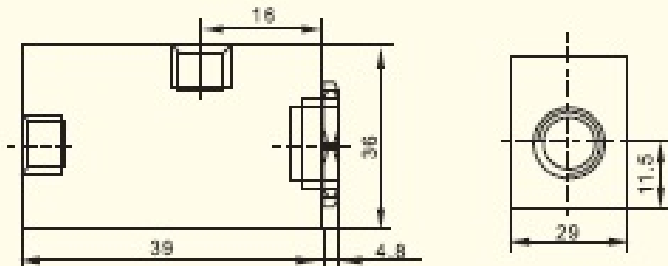

QE series air quick exhausting valve

Symbol :

QE-04

Reference models

QE	02
Series code	Port size
	01:1/8"
	02:1/4"
	03:3/8"
	04:1/2"

Outline dimensions

Technical specifications

Model	QE-01	QE-02	QE-03	QE-04
Working medium	Air			
Port size	1/8"	1/4"	3/8"	1/2"
Operating pressure	0-10kgf/cm ²			
Working temperature	0-70°C			
Weight (kg)				
Material of main parts	Body	Aluminum alloy		
	Seal ring	NBR		